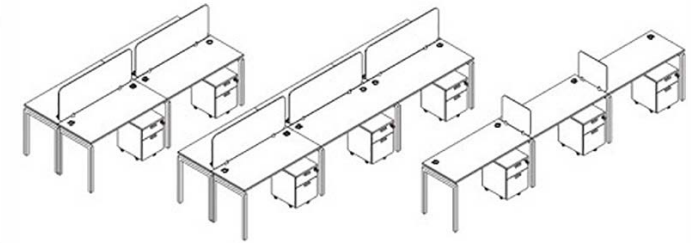

U40 SERIES

	MODEL	W	D	H
U40 30" Deep Stand alone Workstation w/ Pedestal				
	U40-3060	60	30	29.5
	U40-3066	66	30	29.5
	U40-3072	72	30	29.5

U40 Bow Front 72" Stand alone Workstation w/ Pedestal				
	U40-BF72	72	36	29.5

U40 L Shape Workstation w/ Pedestal				
	U40-DR42 Return	42	24	29.5
	U40-DR48 Return	48	24	29.5

U40 L Shape Workstation with Low Lateral Storage				
	U40-LLF	Low Lateral File Storage		

U40 L Shape Workstation with Hutch & Pedestal				
	72" x 72" Workstation			
	66" x 72" Workstation			

U40 72" U Shape Workstation with Hutch & Pedestal				

U40 24" Deep Facing Bench of 2 Stations With Dividing Screens & Mobile Pedestal	
	48" x 24" Workstation
	60" x 24" Workstation
	66" x 24" Workstation
	72" x 24" Workstation

U40 30" Deep Bench of 2 Stations With Side Dividing Screens & Mobile Pedestal	
	48" x 30" Workstation
	60" x 30" Workstation
	66" x 30" Workstation
	72" x 30" Workstation

Hutch No Doors W36", W42", W71"	
	Doors Option: 2 doors (W36", W42" hutch) 4 doors (W71" hutch)

H12", H18" Divider Panels, W22", W28", W34", W40", W46", W58", W65", W70"	

Frosted Tempered Glass	White Laminate

Metal Modesty With Wire Channel, W48", W66", W72"	

Add As Needed
As you grow, U40 system can grow with you. Configurations are designed to expand, and power and data solutions are scalable.