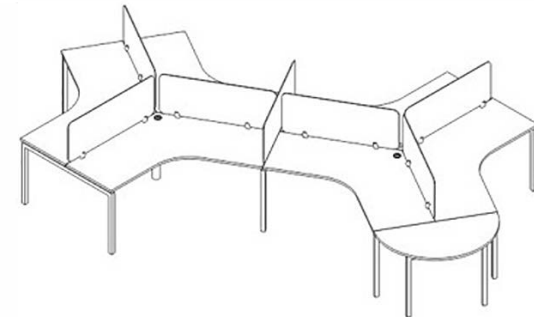

U40 system 120° Workstation

Mobile Pedestal 101F	Low Lateral Storage Unit Right/Left Hand	W36" Padded Seat