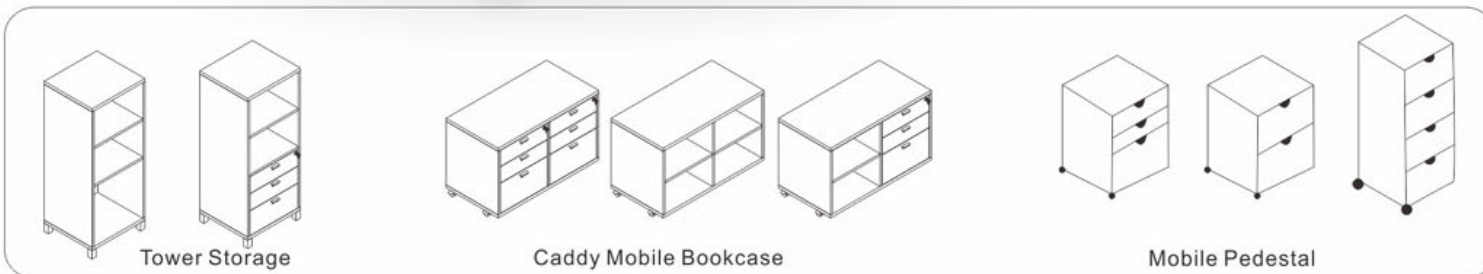

MEMO Options